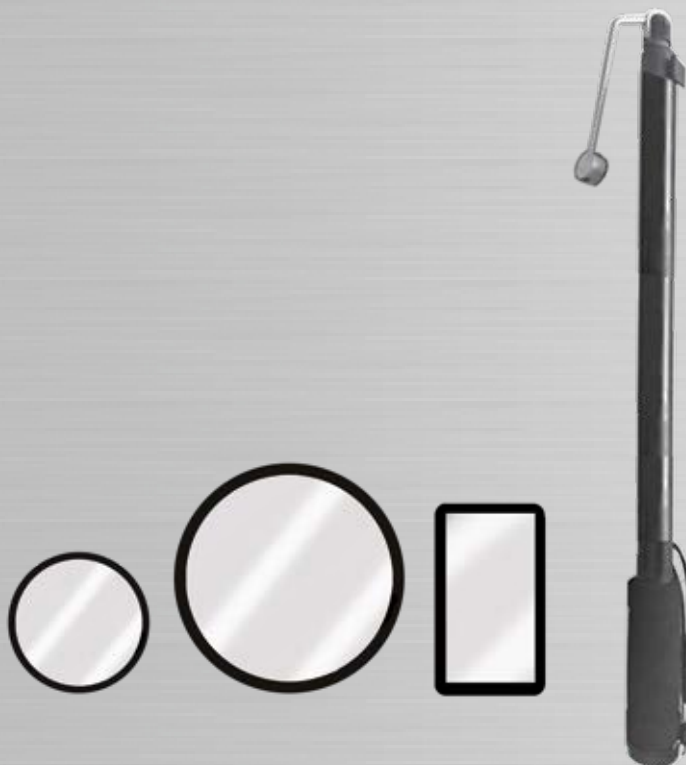

Telescope Mirror Set

Article No.: 1060047

Features:

- Telescopic pole length approx. 54–170 cm (part no. 1060037)
- Including 3 acrylic glass search mirrors:
 - 7 cm diameter (part no.: 1060002-03)
 - 13.5 cm diameter convex (part no.: 1060002-05)
 - 12 x 6.5 cm rectangular (part no.: 1060002-07)