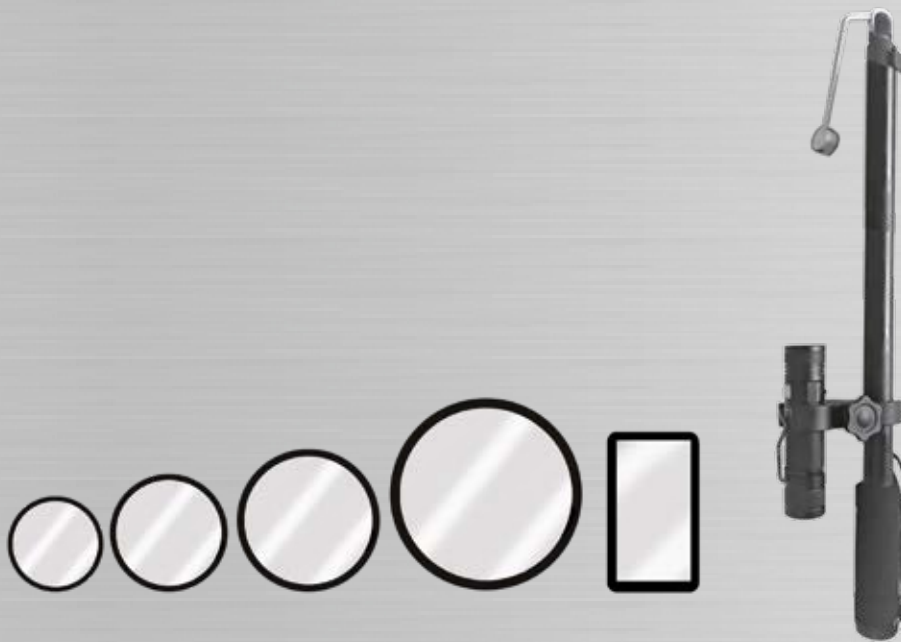

## Telescope Mirror Set Illuminated

Article No.: 1060050

### Features:

- Telescopic pole 54–170 cm, with high quality LED torch,  
(1 piece rech. Li-ion battery type 26650 or 18650 needed, not included)
- 5 acrylic glass search mirrors:
  - 4 cm diameter (Article No.:1060002-02)
  - 7 cm diameter (Article No.:1060002-03)
  - 10 cm diameter (Article No.:1060002-04)
  - 13.5 cm diameter convex (Article No.:1060002-05)
  - 12 x 6.5 cm rectangular (Article No.:1060002-07)
- Cordura soft case