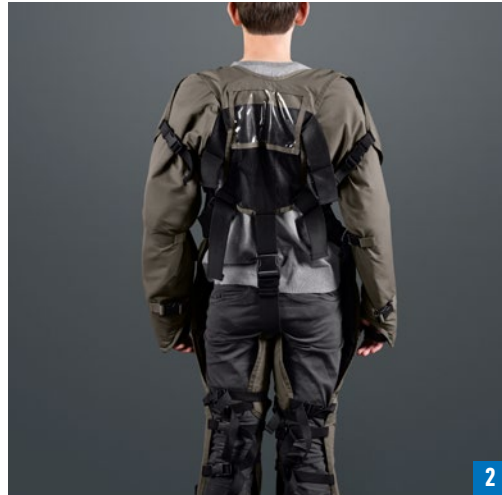

THE RELIABLE SOLUTION

for your demining needs

1

2

3

4

5

1. **1** Practical detachable pouch for tools and accessories
2. **2** Our product offers the ability to individually adjust the size to fit the body's anatomy, well-ventilated design for operations in tropical areas
3. **3** Special throat protection
4. **4** Convenient bag for transport of the suit
5. **5** Convenient holders for prodders at legs