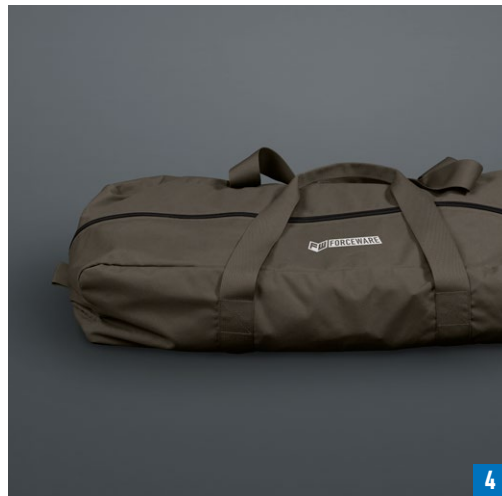

THE RELIABLE SOLUTION

for your demining needs

1. 1 Practical detachable pouch for tools and accessories
2. 2 Our product offers the ability to individually adjust the size to fit the body's anatomy, well-ventilated design for operations in tropical areas
3. 3 Special throat protection
4. 4 Convenient bag for transport of the suit
5. 5 Convenient holders for prodders at legs