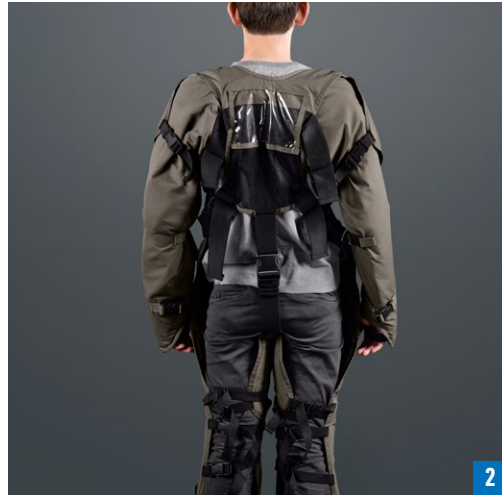

THE RELIABLE SOLUTION

for your demining needs

1. 1 Practical detachable pouch for tools and accessories
2. 2 Our product offers the ability to individually adjust the size to fit the body's anatomy, well-ventilated design for operations in tropical areas
3. 3 Special throat protection
4. 4 Convenient bag for transport of the suit
5. 5 Convenient holders for prodders at legs