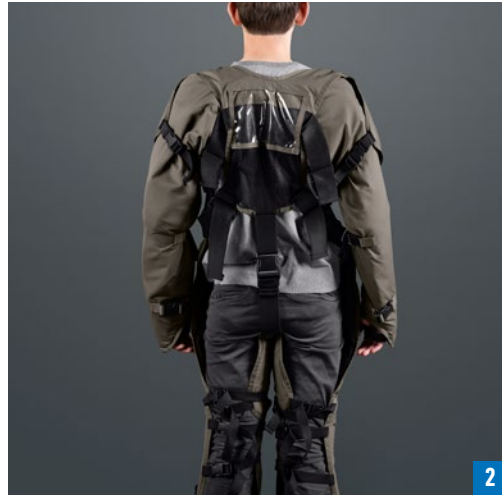

The Mine Protection Suit MPS2 Advanced is an modular demining suit and well-ventilated. It has been designed with regards to the requirements of major humanitarian and military demining organizations.

The advanced inside Aramid® layer is especially designed for protection against fragments of exploding anti-personnel mines. The MPS2 Advanced offers a protection level of $v50 = 450 \text{ m/s}$ (1476 ft/s) according to STANAG 2920 and fulfills IMAS 10.30.

With its arm and leg protectors, it offers significantly more protection than conventional demining aprons.

- ✓ Protection level $v50 = 450 \text{ m/s}$ (1476 ft/s) according to STANAG 2920, fulfills IMAS 10.30
- ✓ Better protection of the genital area and arteries on the upper arm and thigh
- ✓ Additional protection for arms and legs
- ✓ Comfortable to wear for all genders
- ✓ Washable outer cover with easy-care fabric
- ✓ Practical detachable pouch for tools and accessories
- ✓ Convenient holders for prodders at legs
- ✓ Well-ventilated design for operations in tropical areas

Suit complete

Black

Coyote brown

Dark blue

Olive

THE RELIABLE SOLUTION

for your demining needs

- 1 Practical detachable pouch for tools and accessories
- 2 Our product offers the ability to individually adjust the size to fit the body's anatomy, well-ventilated design for operations in tropical areas
- 3 Special throat protection
- 4 Convenient bag for transport of the suit
- 5 Convenient holders for prodders at legs