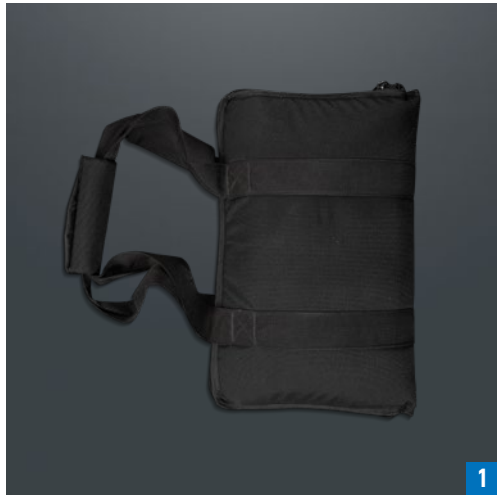

HOOK AND LINE KIT HLK2

Hook and Line Kit for moving suspect devices from safe distances

The Hook and Line Kit 2 with its two 120 m (394 ft) Kevlar ropes is intended for advanced applications. It comes with several self-gripping tools and hooks. The suction pads are very helpful when working on plane surfaces like metal or glass (e.g., vehicles, doors, windows); shock cords are very handy once working on a vehicle. Four snatch blocks allow the redirection of the lines. Included is a robust hardcase.

- ✓ Several self-gripping tools and lines for advanced applications
- ✓ Suction pads for working on plane surfaces like metal or glass
- ✓ Shock cords for working on vehicles
- ✓ Four snatch blocks allow the redirection of the lines
- ✓ Two 120 m (394 ft) Kevlar ropes on metal reels
- ✓ Robust case for storage and transport

SCOPE OF DELIVERY

Hook and Line Kit HLK2

**1****2****3****4****5****6**

- 1** > Soft case including manual
- 2** > Hard case with inlay
- 3** > Kevlar line white 120 m (394 ft) with snap hook on steel reel
 - > Kevlar line black 120 m (394 ft) with snap hook on steel reel
- 4** > 2 each Rope sling 4 mm x 2 m, 5 mm x 2 m and 6 mm x 2 m (0.16 in x 6.56 ft, 0.19 in x 6.56 ft, 0.24 in x 6.56 ft)
 - > 2 each Shock cord 10 mm x 1 m (0.39 in x 3.28 ft)
 - > 1 each Shock cord 10 mm x 2 m (0.39 in x 6.56 ft)
- 5** > 2 x Pulling handle for rope
 - > 6 x Eye M10
 - > 4 Snatch block
 - > 2 Cantilever crocodile clamp
 - > 2 Forceps self-locking
 - > 2 Mole Grip self-locking with eye
 - > 2 Hook triple barbed with keyring
- 6** > 4 Karabiner 15 mm (0.59 in) opening
 - > Double suction pad with eye
 - > 2 Single suction pad with eye
 - > 2 each Hook M10 small, medium, medium double, medium double barbed and large
 - > 2 each Wire sling 1.5 mm x 2 m, 2 mm x 2 m and 3 mm x 2 m (0.06 in x 6.56 ft, 0.16 in x 6.56 ft, 0.12 in x 6.56 ft)
 - > 4 each Piton universal, small and large