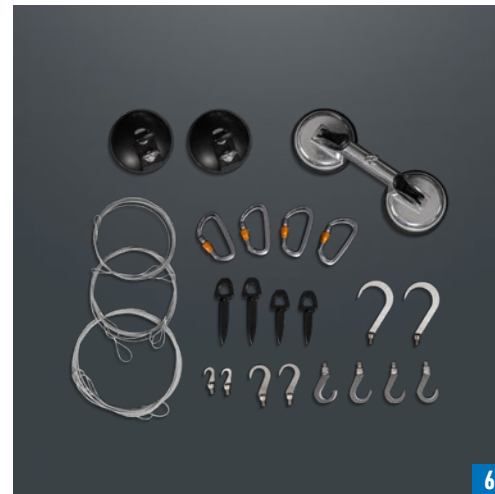

HOOK AND LINE KIT HLK2

Hook and Line Kit for moving suspect devices from safe distances

The Hook and Line Kit 2 with its two 120 m (394 ft) Kevlar ropes is intended for advanced applications. It comes with several self-gripping tools and hooks. The suction pads are very helpful when working on plane surfaces like metal or glass (e.g., vehicles, doors, windows); shock cords are very handy once working on a vehicle. Four snatch blocks allow the redirection of the lines. Included is a robust hardcase.

- ✓ Several self-gripping tools and lines for advanced applications
- ✓ Suction pads for working on plane surfaces like metal or glass
- ✓ Shock cords for working on vehicles
- ✓ Four snatch blocks allow the redirection of the lines
- ✓ Two 120 m (394 ft) Kevlar ropes on metal reels
- ✓ Robust case for storage and transport

SCOPE OF DELIVERY

Hook and Line Kit HLK2

**1****2****3****4****5****6**

- 1** > Soft case including manual
- 2** > Hard case with inlay
- 3** > Kevlar line white 120 m (394 ft) with snap hook on steel reel
 - > Kevlar line black 120 m (394 ft) with snap hook on steel reel
- 4** > 2 each Rope sling 4 mm x 2 m, 5 mm x 2 m and 6 mm x 2 m (0.16 in x 6.56 ft, 0.19 in x 6.56 ft, 0.24 in x 6.56 ft)
 - > 2 each Shock cord 10 mm x 1 m (0.39 in x 3.28 ft)
 - > 1 each Shock cord 10 mm x 2 m (0.39 in x 6.56 ft)
- 5** > 2 x Pulling handle for rope
 - > 6 x Eye M10
 - > 4 Snatch block
 - > 2 Cantilever crocodile clamp
 - > 2 Forceps self-locking
 - > 2 Mole Grip self-locking with eye
 - > 2 Hook triple barbed with keyring
- 6** > 4 Karabiner 15 mm (0.59 in) opening
 - > Double suction pad with eye
 - > 2 Single suction pad with eye
 - > 2 each Hook M10 small, medium, medium double, medium double barbed and large
 - > 2 each Wire sling 1.5 mm x 2 m, 2 mm x 2 m and 3 mm x 2 m (0.06 in x 6.56 ft, 0.16 in x 6.56 ft, 0.12 in x 6.56 ft)
 - > 4 each Piton universal, small and large