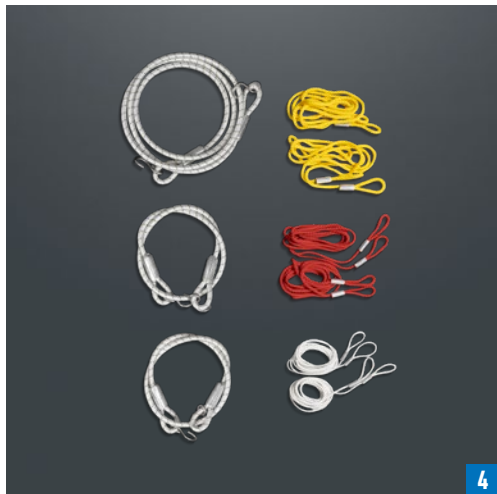

HOOK AND LINE KIT HLK2

Hook and Line Kit for moving suspect devices from safe distances

The Hook and Line Kit 2 with its two 120 m (394 ft) Kevlar ropes is intended for advanced applications. It comes with several self-gripping tools and hooks. The suction pads are very helpful when working on plane surfaces like metal or glass (e.g., vehicles, doors, windows); shock cords are very handy once working on a vehicle. Four snatch blocks allow the redirection of the lines. Included is a robust hardcase.

- ✓ Several self-gripping tools and lines for advanced applications
- ✓ Suction pads for working on plane surfaces like metal or glass
- ✓ Shock cords for working on vehicles
- ✓ Four snatch blocks allow the redirection of the lines
- ✓ Two 120 m (394 ft) Kevlar ropes on metal reels
- ✓ Robust case for storage and transport

SCOPE OF DELIVERY

Hook and Line Kit HLK2

**1****2****3****4****5****6**

- 1** > Soft case including manual
- 2** > Hard case with inlay
- 3** > Kevlar line white 120 m (394 ft) with snap hook on steel reel
 - > Kevlar line black 120 m (394 ft) with snap hook on steel reel
- 4** > 2 each Rope sling 4 mm x 2 m, 5 mm x 2 m and 6 mm x 2 m (0.16 in x 6.56 ft, 0.19 in x 6.56 ft, 0.24 in x 6.56 ft)
 - > 2 each Shock cord 10 mm x 1 m (0.39 in x 3.28 ft)
 - > 1 each Shock cord 10 mm x 2 m (0.39 in x 6.56 ft)
- 5** > 2 x Pulling handle for rope
 - > 6 x Eye M10
 - > 4 Snatch block
 - > 2 Cantilever crocodile clamp
 - > 2 Forceps self-locking
 - > 2 Mole Grip self-locking with eye
 - > 2 Hook triple barbed with keyring
- 6** > 4 Karabiner 15 mm (0.59 in) opening
 - > Double suction pad with eye
 - > 2 Single suction pad with eye
 - > 2 each Hook M10 small, medium, medium double, medium double barbed and large
 - > 2 each Wire sling 1.5 mm x 2 m, 2 mm x 2 m and 3 mm x 2 m (0.06 in x 6.56 ft, 0.16 in x 6.56 ft, 0.12 in x 6.56 ft)
 - > 4 each Piton universal, small and large